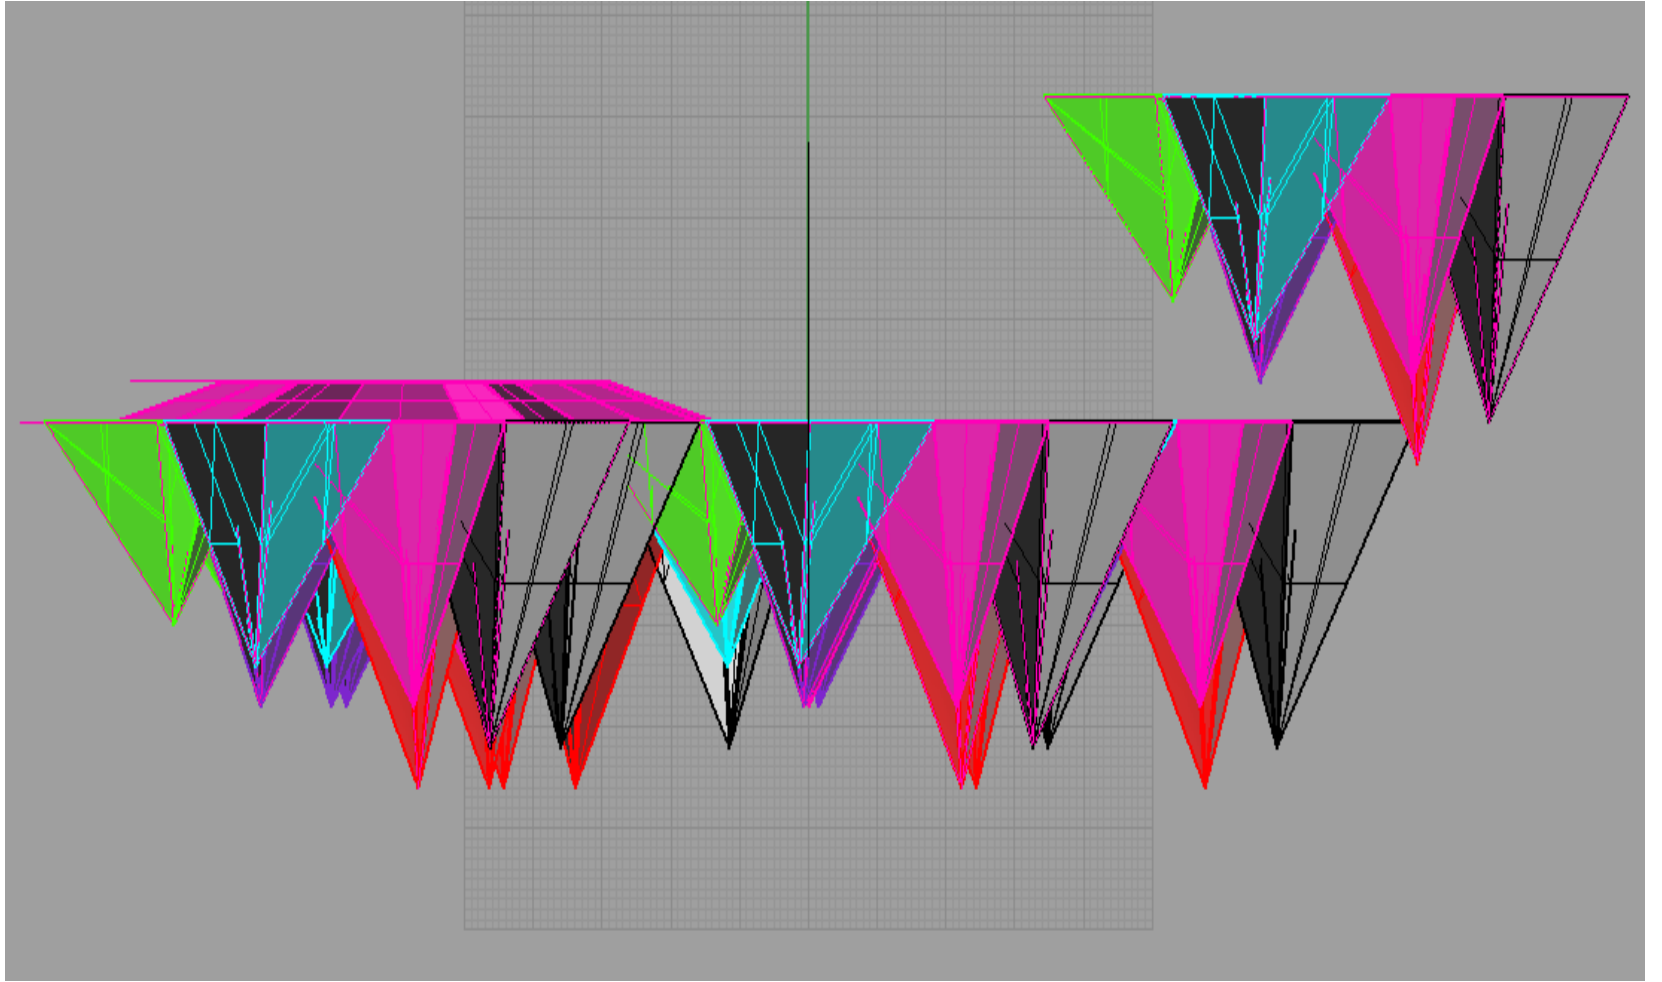

**McNeel Europe and Middle East
Rhino[®]
NURBS modeling for Windows**

By: Aisha Deeb
Under the direction of:
Prof. Aref Maksoud

DIMOND

WORK IN PROGRESS / EXPERIMENTS

REALIZATION

Abacus Hair Studio
@ www.hairfinder.com

TWIN
WAVE